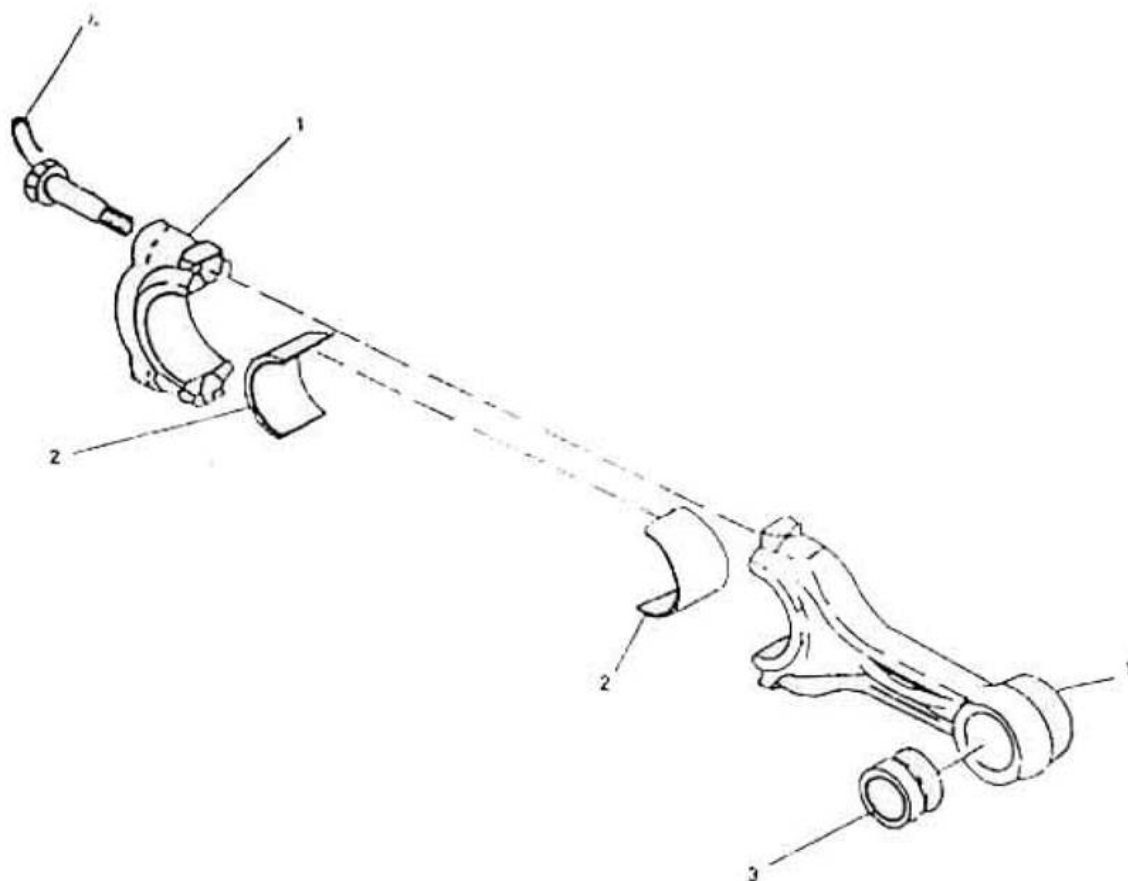

## 9. Assembly Rod Connecting - Model 7 x 5 LUB

All manufacturer's names, numbers, photos, product description and/or part numbers are used for reference purposes only & it is not implied that any part listed is the product of these manufacturers. Since Approvement are made from time to time, the illustration and specifications are subject to change without notice.

## 9. Assembly Rod Connecting - Model 7 x 5 LUB

COMPRESSOR PARTS LIST						
ASSEMBLY NAME : ASSEMBLY ROD CONNECTING						
ASSEMBLY DRAWING : FIG-1G						
SR. NO.	DESCRIPTION	PART NO.	QTY	UNIT	LLUS NO.	RECOM. SPARES QTY.
1	ROD CONNECTING	3718 9578	1	NO.	1	
2	WIRE LOCKING	3760 5177	16	FT.	4	
3	BUSH CRANK PIN	3055 7698	1	NO.	2	1
4	BUSH PIN X HEAD	3055 7706	1	NO.	3	1